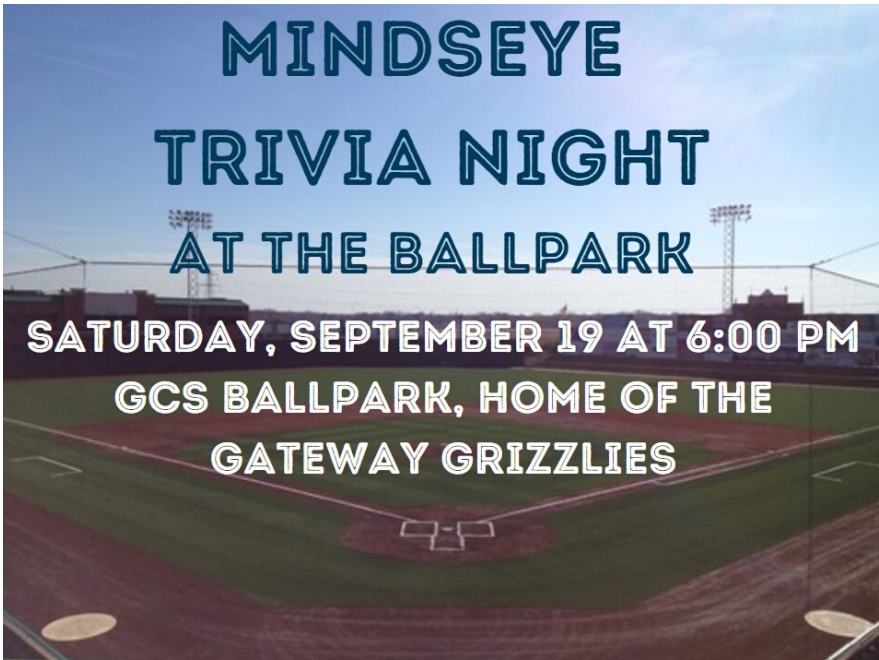

Sponsorship Registration Form

Name _____
Company _____
Address _____
City _____ State _____ Zip _____
Phone _____ E-mail _____

Check the level you would like to sponsor:

- Presenting Sponsor ($750)
- Round Sponsor ($200)
- Mega Question Sponsor ($100)

I would also like to play: Table of 6 ($200)

Make Checks Payable to: MindsEye

Return form to: MindsEye
9541 Church Circle Drive
Belleville, IL 62223

You can also register online at:

<https://app.etapestry.com/onlineforms/MindsEye/trivianightsponsor2020.html>

Questions? Contact Magan Harms at
mharms@mindseyeradio.org or call 618-394-6449